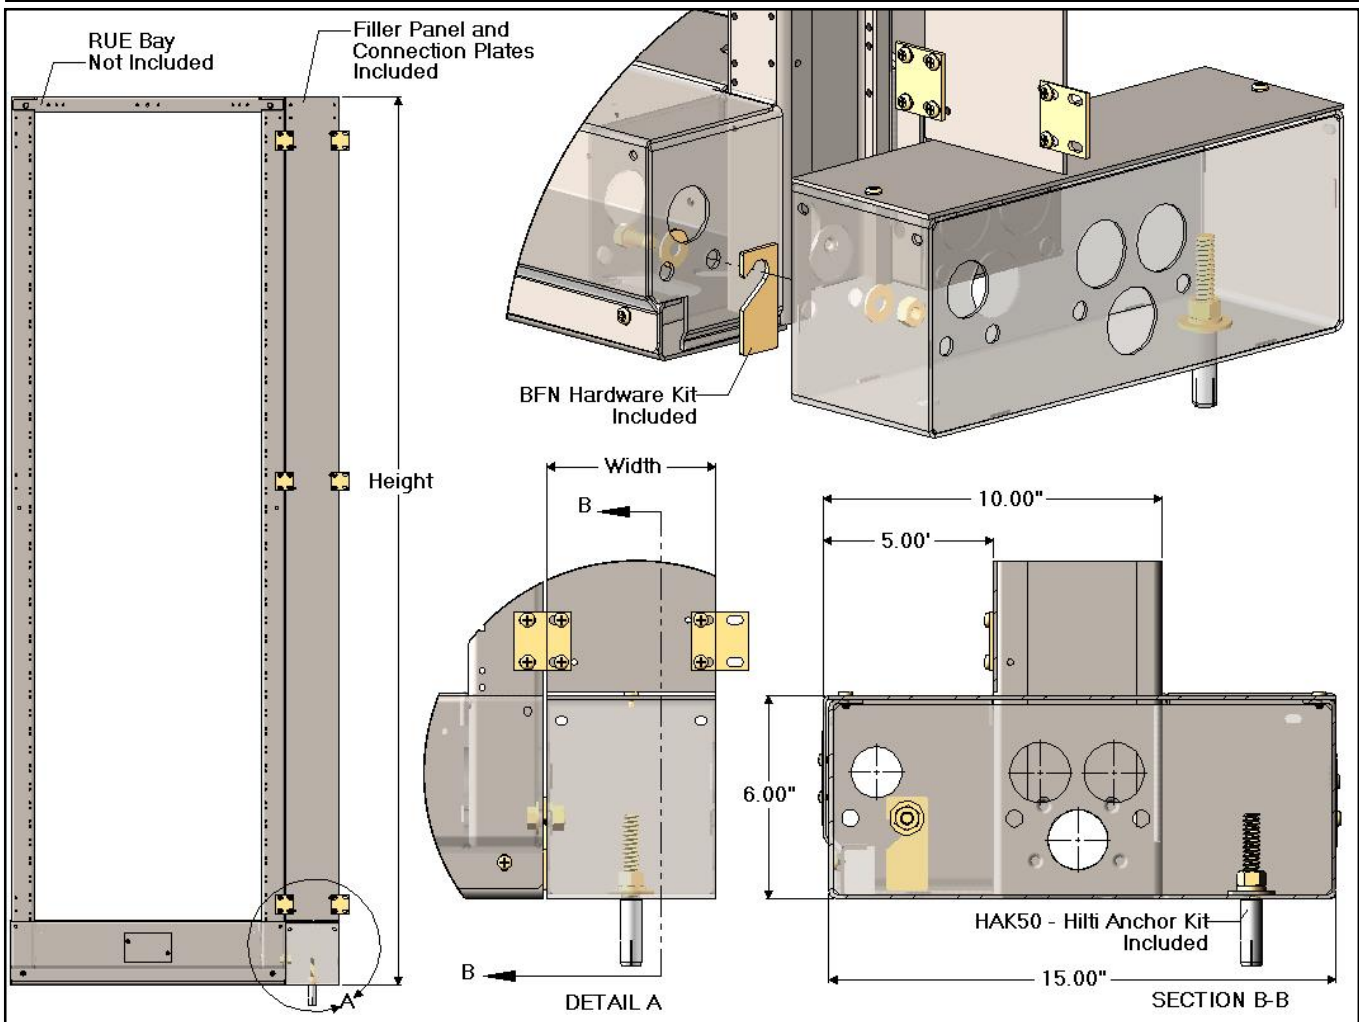

FLB Kit Series - Unequal Flange Filler Panel Kit w/ 15.00" Depth 5+5+5 Footprint

FLB1 Series 2.50" Filler Panel Kit w/ 15.00" Depth 5+5+5 Footprint.

CSF P/N#	Filler Panel + Base Filler [Height]
FLB125xxK	84.00"
FLB135xxK	108.00"
FLB147xxK	138.00"

FLB2 Series 5.00" Filler Panel Kit w/ 15.00" Depth 5+5+5 Footprint.

CSF P/N#	Filler Panel + Base Filler [Height]
FLB225xxK	84.00"
FLB235xxK	108.00"
FLB247xxK	138.00"

Notes:

- See FLA Series for Filler Panel only.
- Kit includes all Mounting Hardware for Filler Panel and Base Filler.
- Other sizes and finishes available upon request.